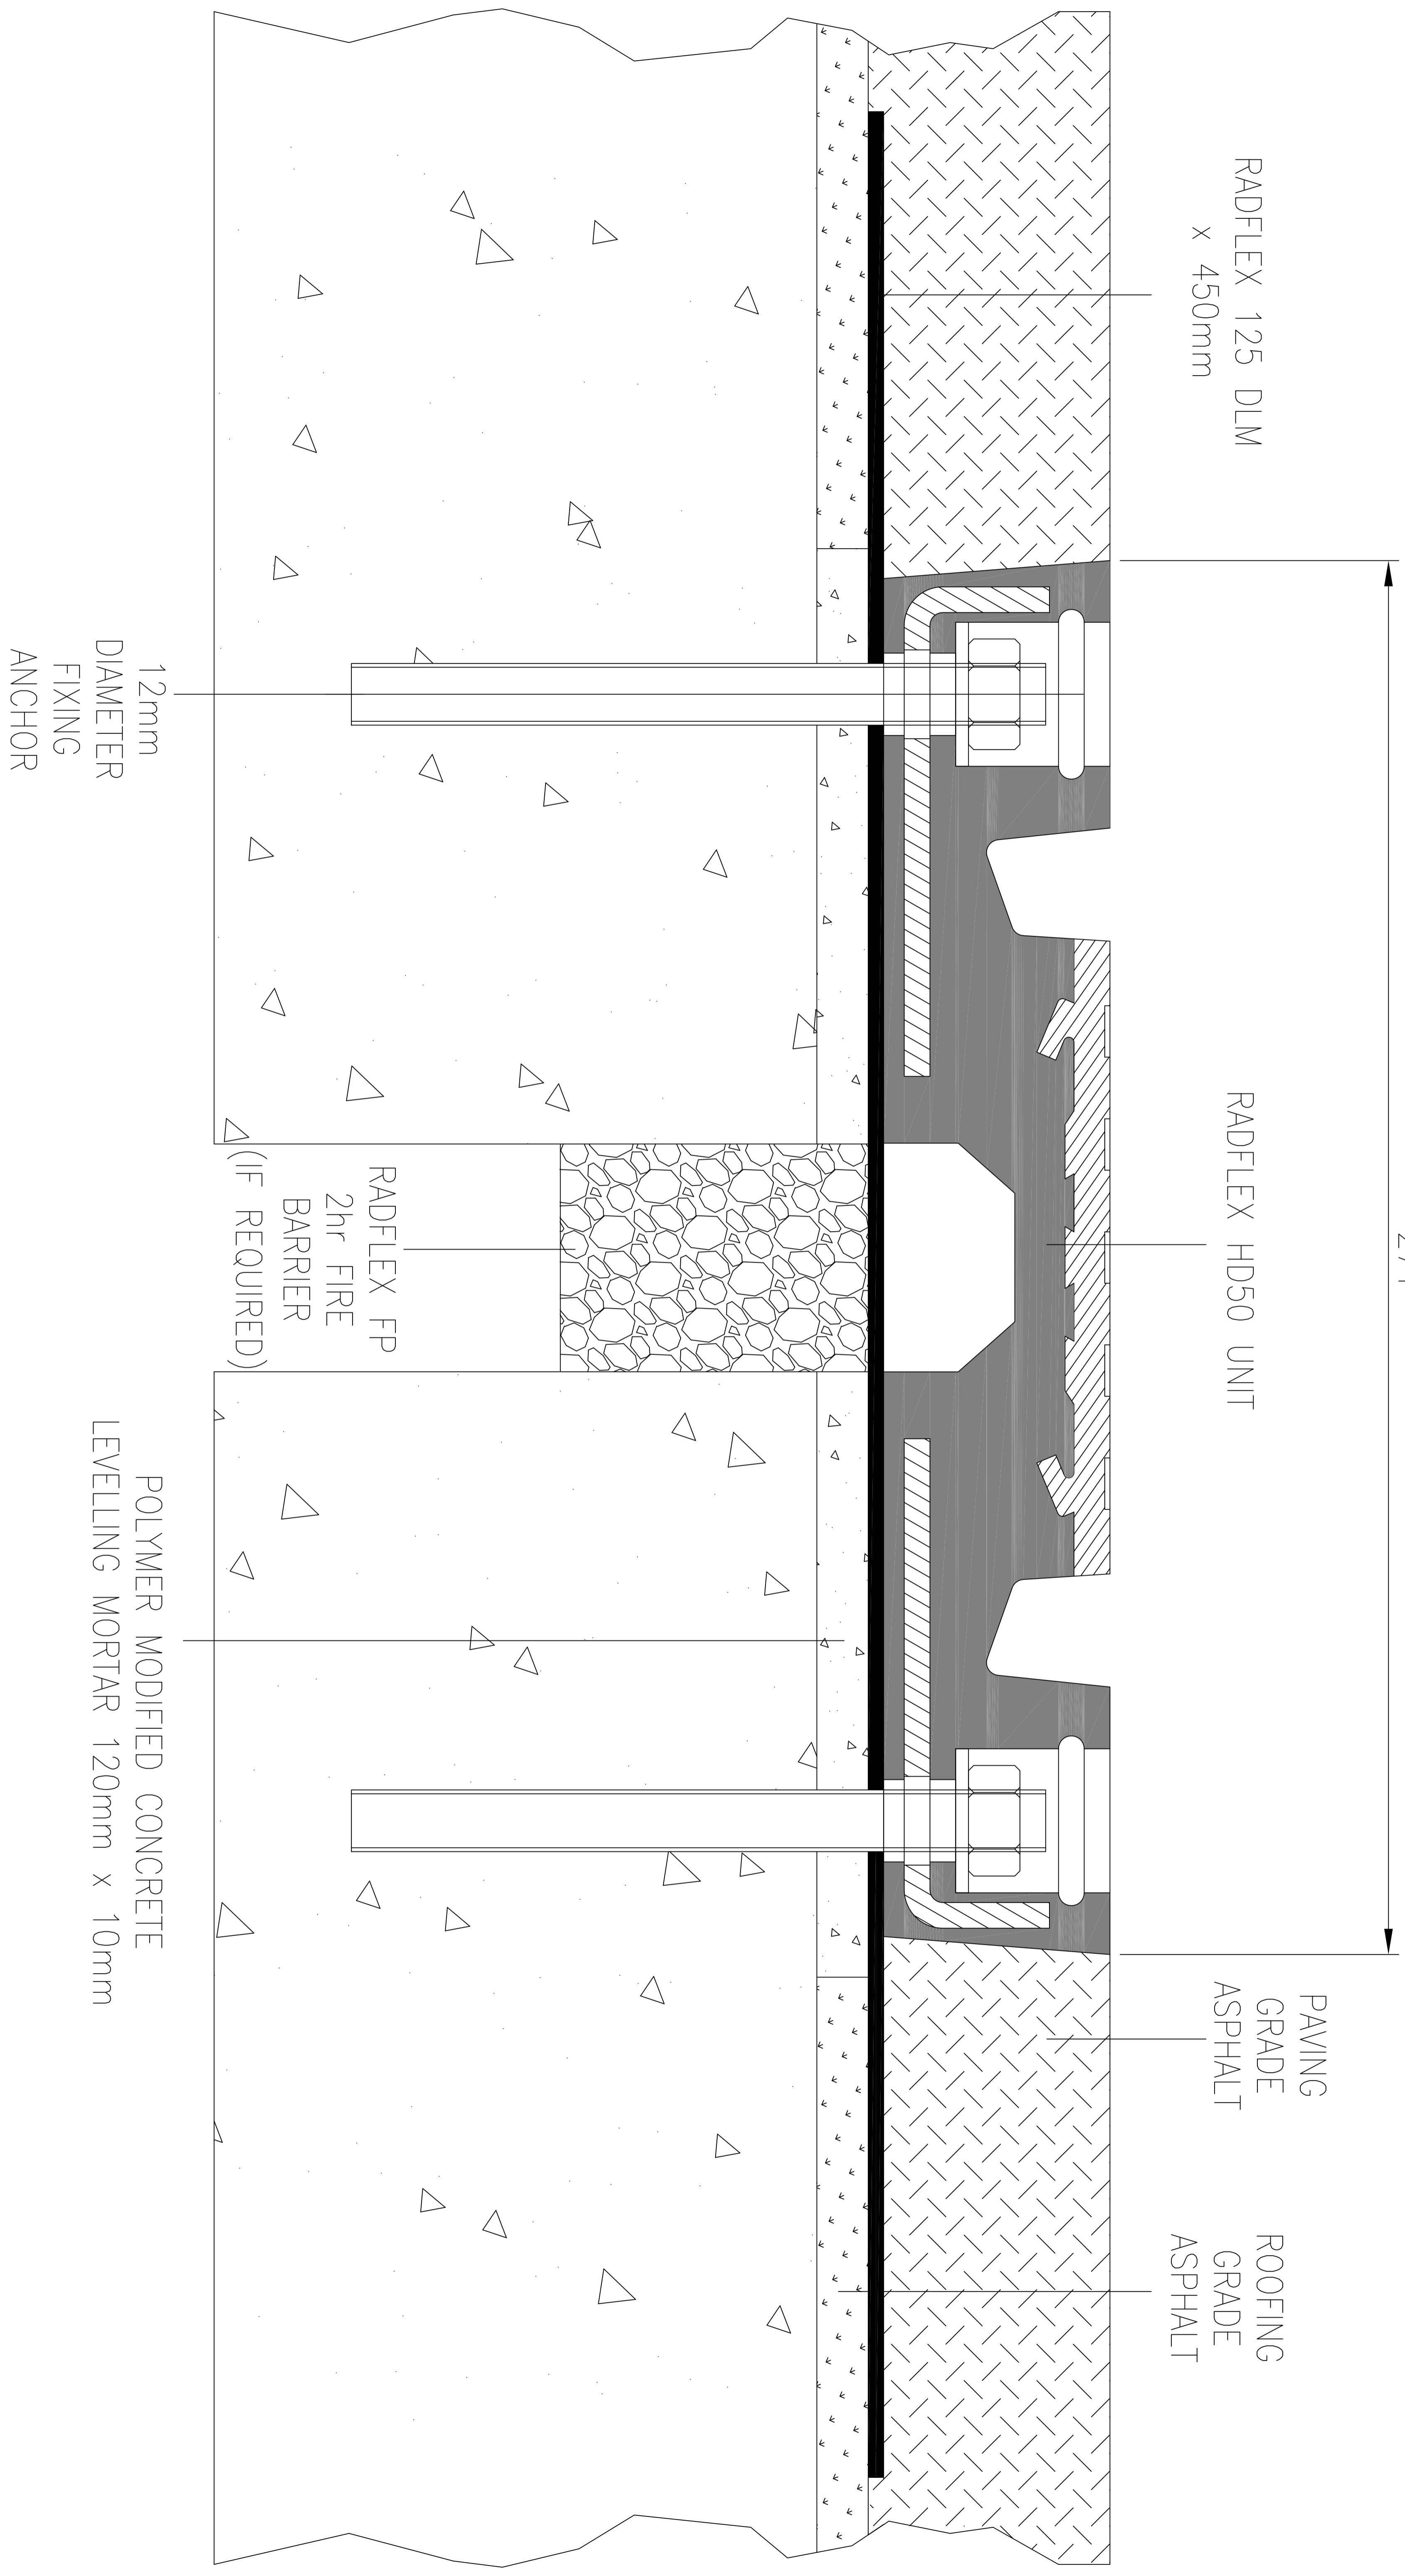

271

Title:

RADFLEX HD50 USED WITH ASPHALT

Scale: Not to scale

All dimensions in mm

Drawing No: HD50A1

NOVEMBER 2008

Radflex Contract Services Limited
Unit 35 Wilks Avenue
Questor
Dartford
DA1 1JS
Tel: 01322 276363
Fax: 01322 270606
Web: www.radflex.co.uk